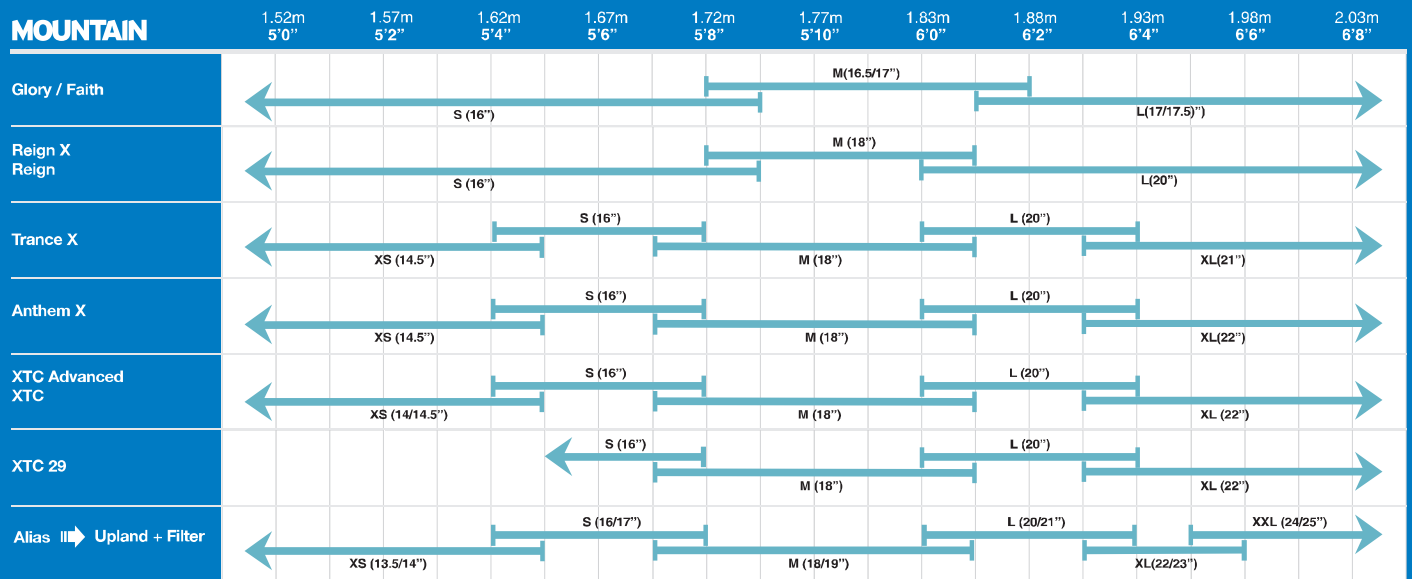

# RIDER HEIGHT VS FRAME SIZE CHART

## MOUNTAIN

## ROAD

## WOMEN'S BIKES