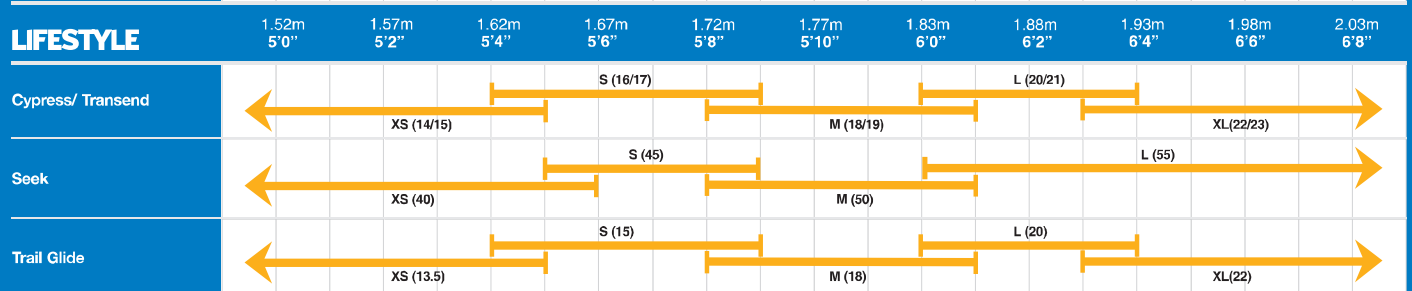

RIDER HEIGHT VS FRAME SIZE CHART

MOUNTAIN

ROAD

LIFESTYLE

WOMEN'S BIKES