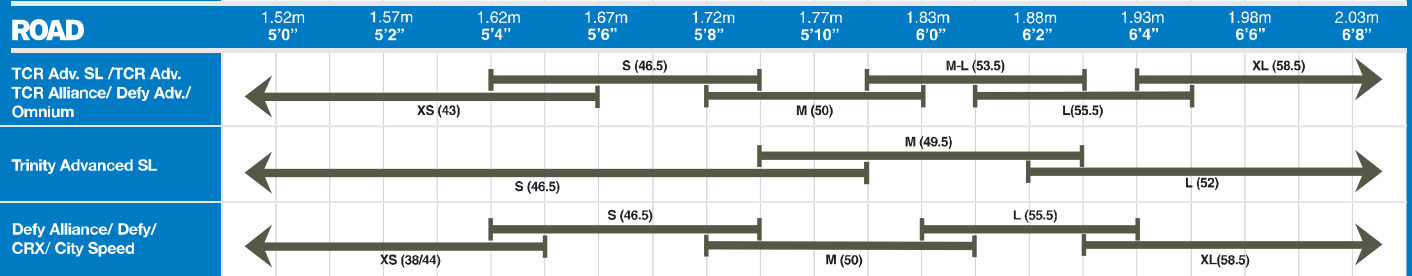

RIDER HEIGHT VS FRAME SIZE CHART

MOUNTAIN

ROAD

LIFESTYLE

WOMEN'S BIKES